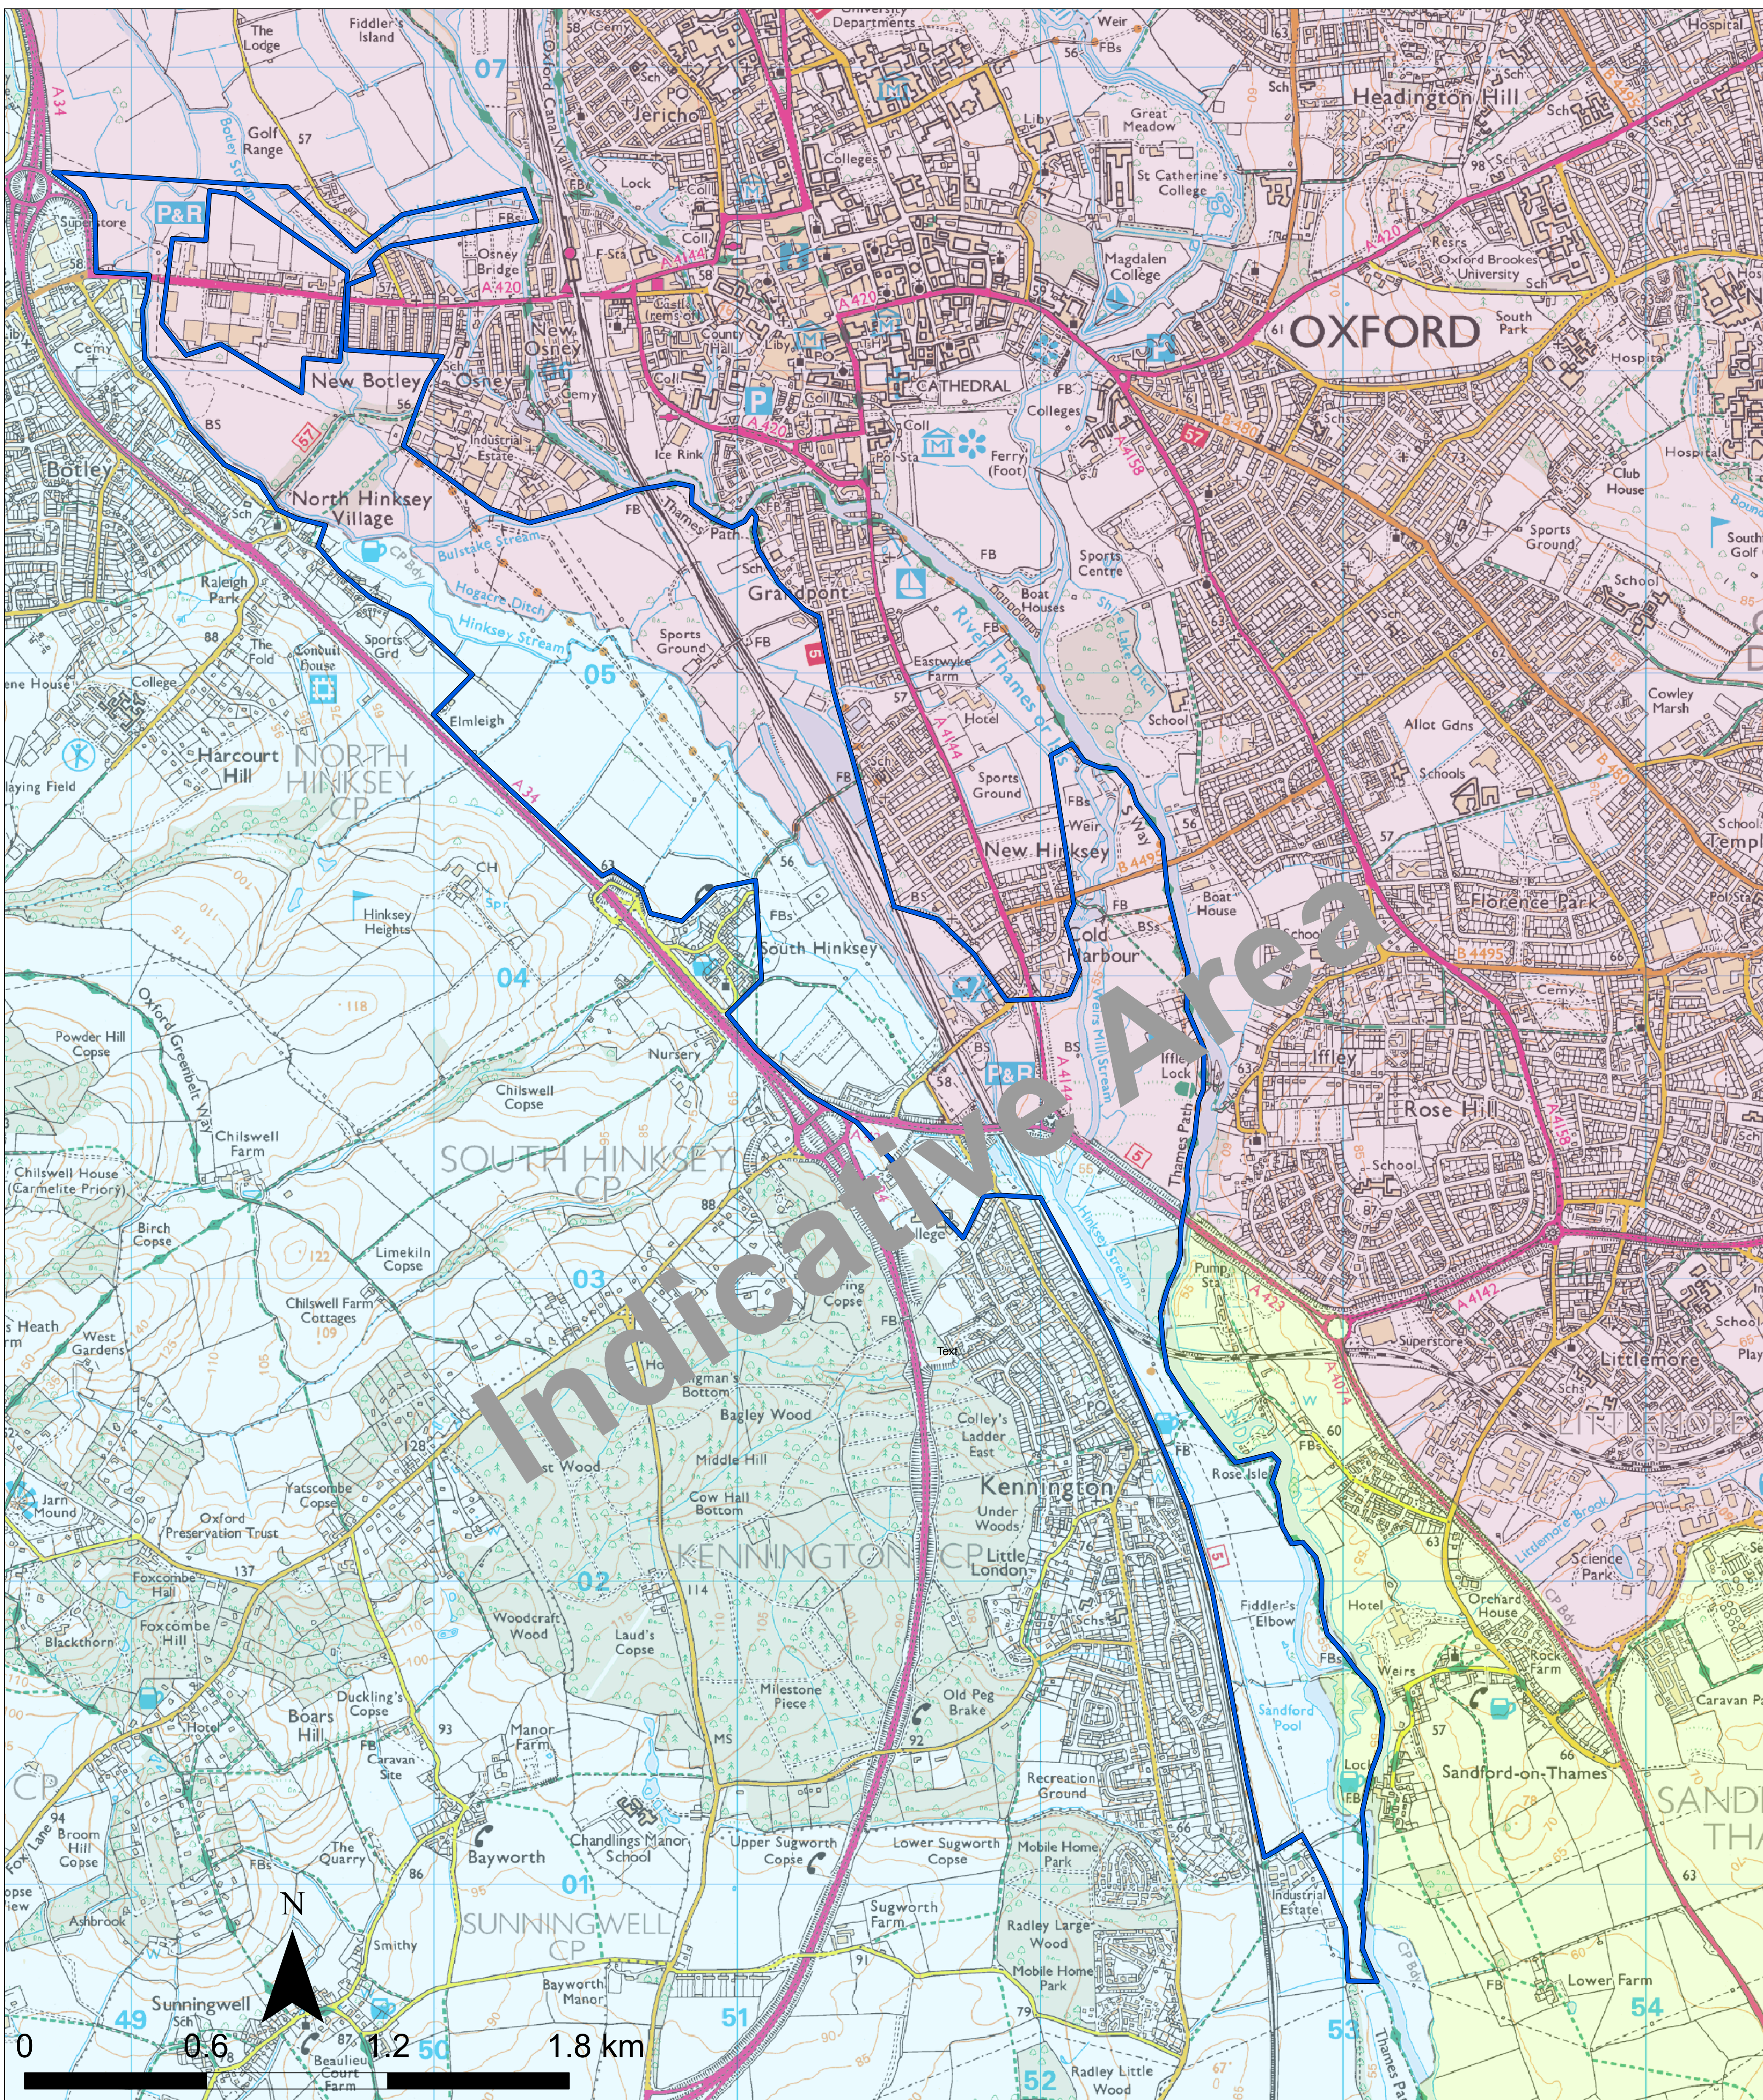

Oxford Flood Alleviation Scheme

Key

The scheme area shown on this map is indicative only.

- District Councils
- Oxford City
- South Oxfordshire
- Vale of White Horse
- Proposed Area for Oxford FAS

Produced by Evidence, South East